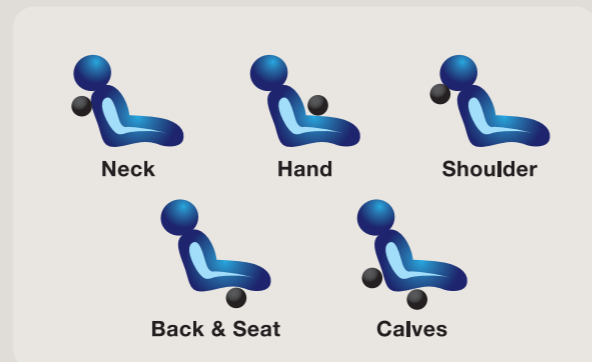

Stretching Stretch your back muscles and hands to relax sore muscles.

Stretch your limits
Experience the unique stretching program of the OTO CYBER Wave. The armrest airbags grab hold of your hands and tilts your body to stretch:
• Back: lower back • Lower body: knees and hips

Upper Body Relax your head and shoulders with air massage, kneading, rolling and tapping massage modes

Lower Body Focus the massage on your lower body, particularly your lower back and calves

6 Massage Modes

48 Strategic Air Bags

With 48 strategically positioned air bags, the **OTO CYBER Wave** can deliver comprehensive air massage to the following areas:

Float in Relief

Besides the incline and recline of the backrest and leg--rests, the **OTO CYBER Wave** can also activate Zero Gravity positions. Zero Gravity is a recline position which mimics the posture of astronauts during lift--off on space missions. This position is designed to distribute weight effectively across the chair, allowing the maximum in stress relief. Some users experience a floating sensation of weightlessness in the Zero Gravity position. While in Zero Gravity, the massage experience is more intense.

Zero Gravity Position 1: lift your body off the ground to provide a massage angle that is more comfortable than typical massage chairs.

Zero Gravity Position 2: achieve a full Zero Gravity position that raises your lower body higher, so that you can experience a more intense massage.